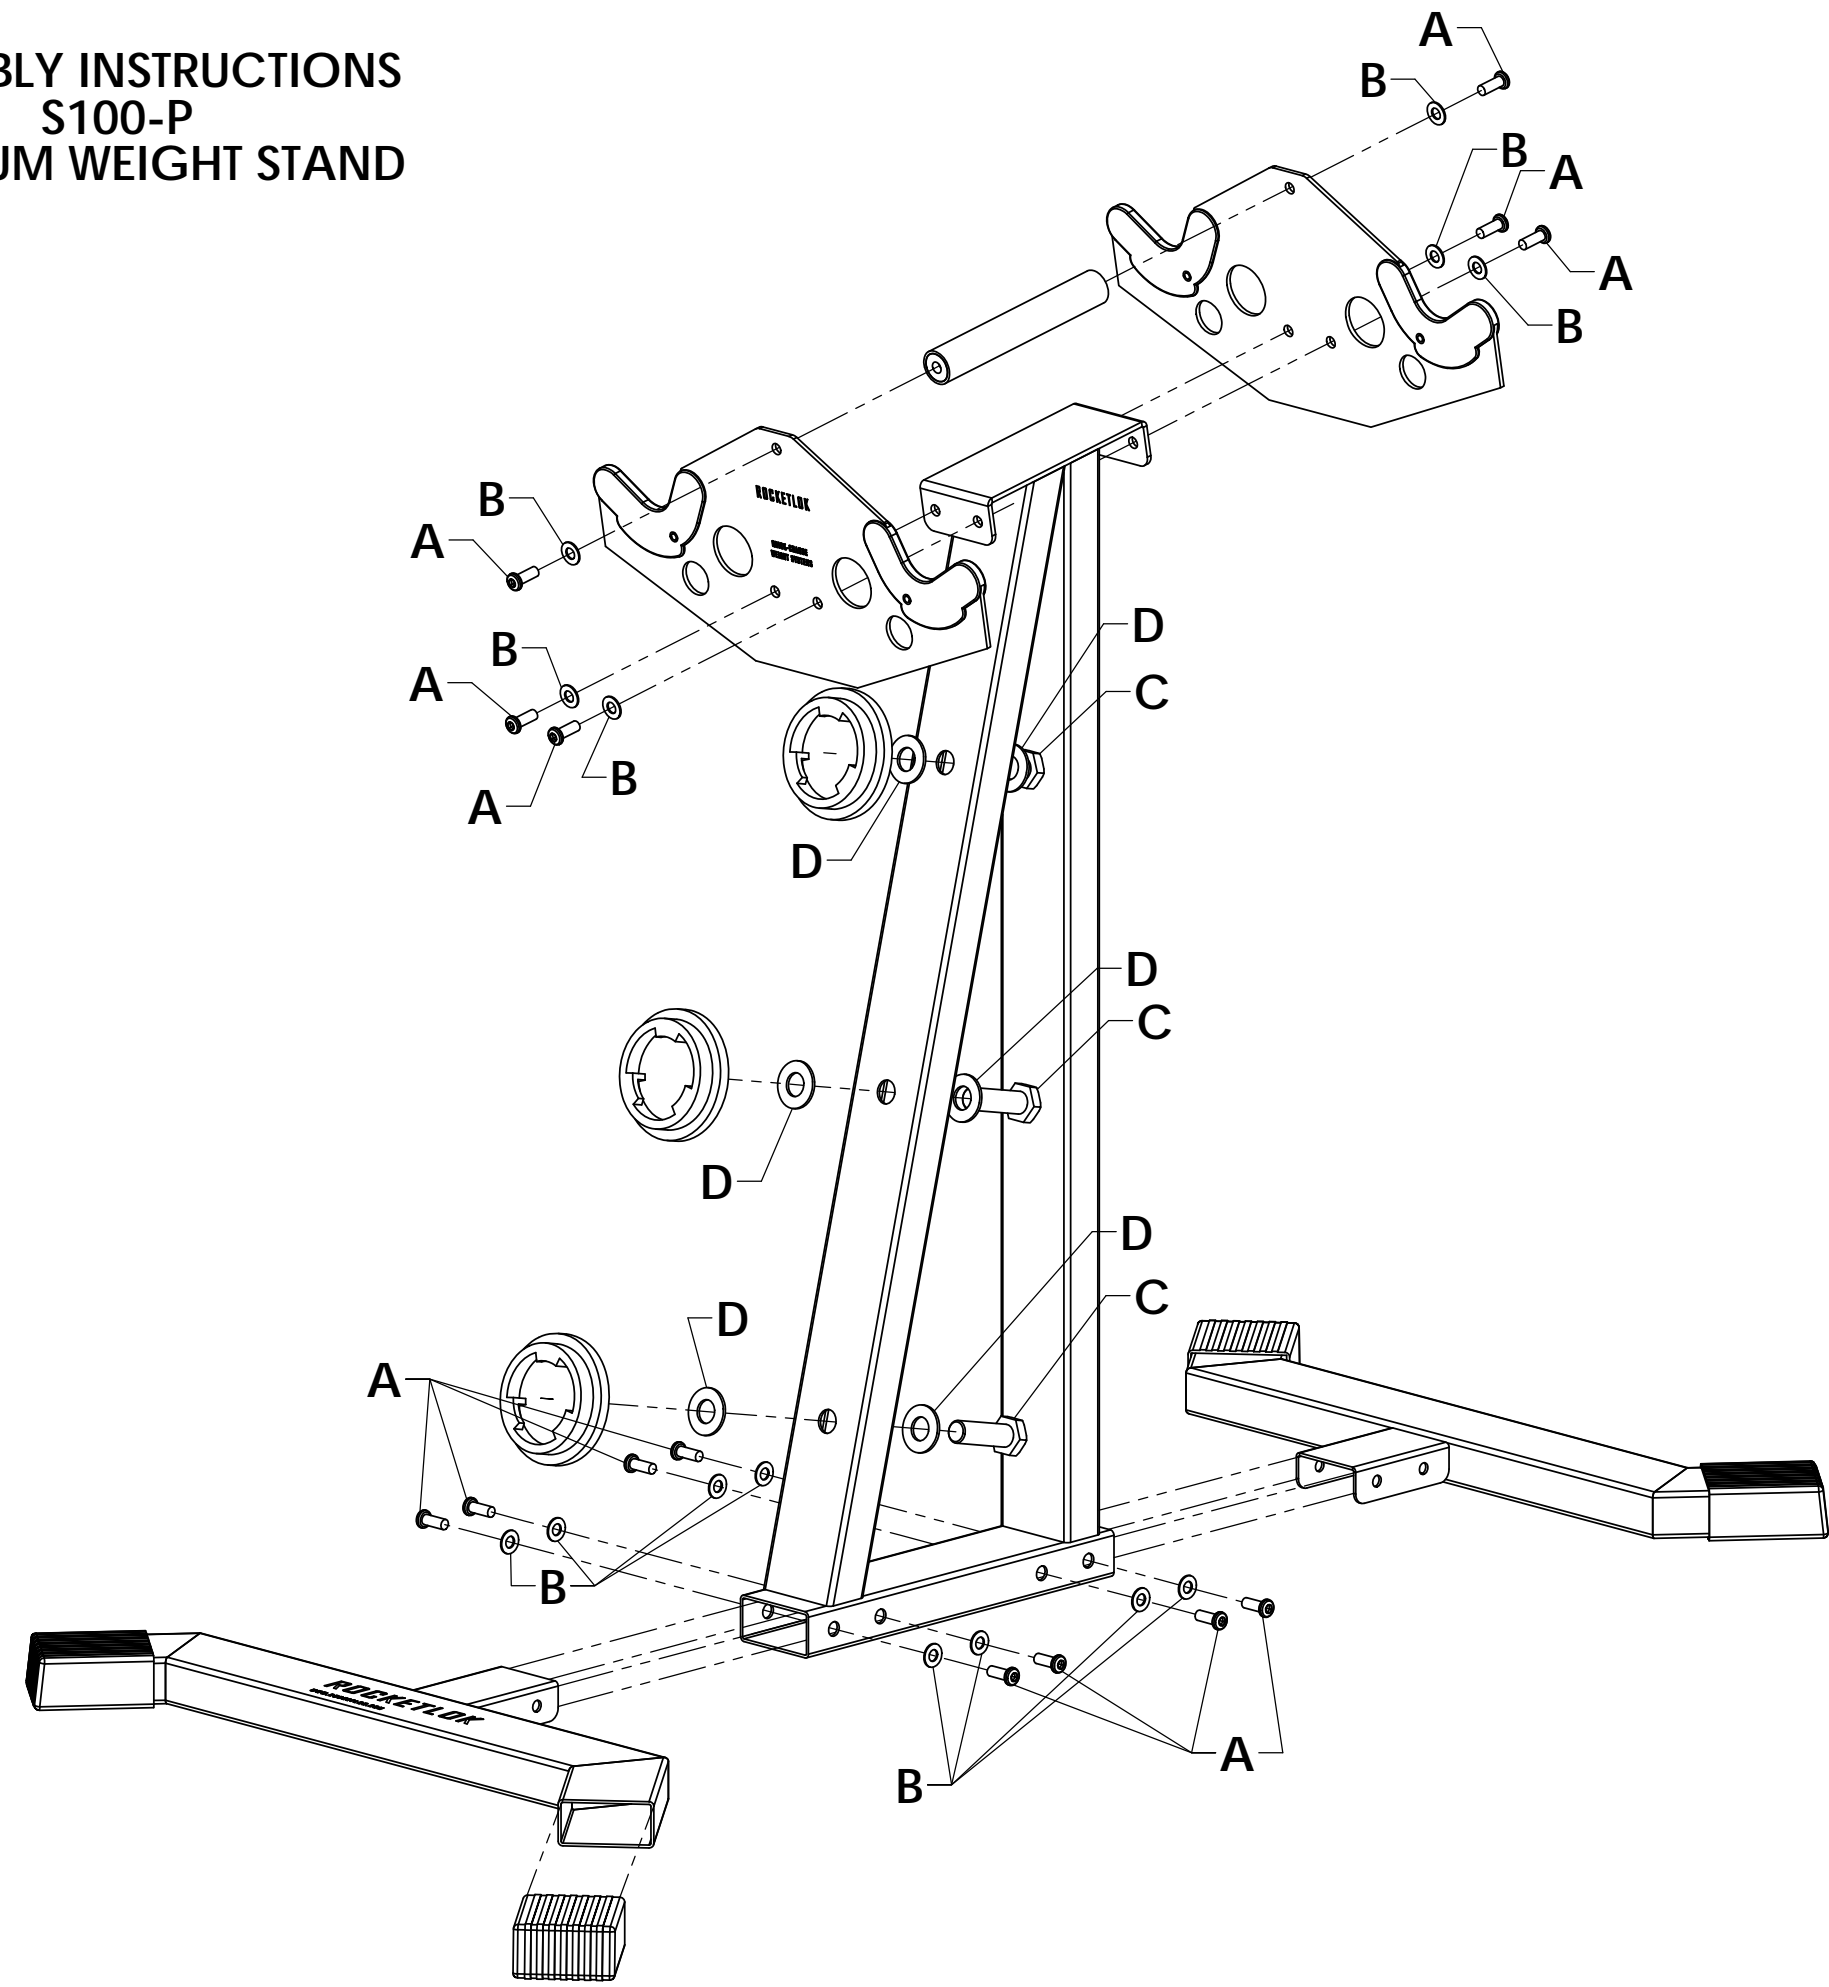

# ASSEMBLY INSTRUCTIONS S100-P PLATINUM WEIGHT STAND

(A) SMALL ALLEN HEAD BOLT  
QTY 14 PER UNIT

(B) SMALL FLAT WASHER  
QTY 14 PER UNIT

(C) LARGE HEX BOLT  
QTY 3 PER UNIT

(D) LARGE FLAT WASHER  
QTY 6 PER UNIT